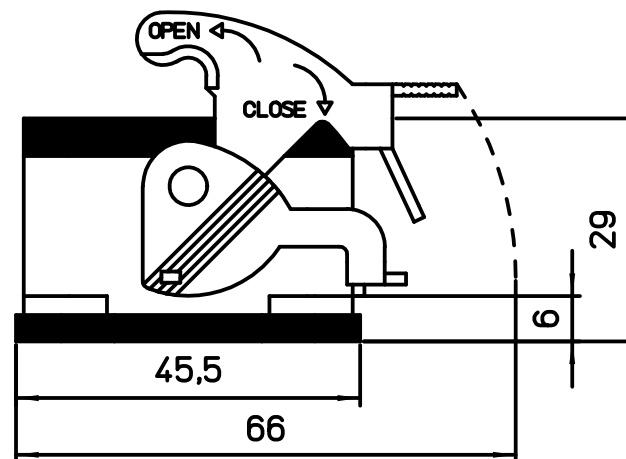

1

2

3

REV.	DATE	SIGNATURE		
Dimensions in mm		Simplified representation with dimensions without tolerance		
Original Size A4		RVI 06 L		Scale 1:1
Date 26/01/21		Bulkhead mounting housing 1 lever IP67 - HNM		
Sign. S. Diasparra				