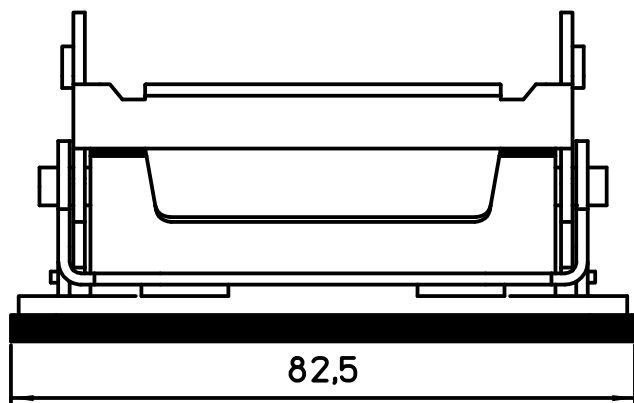

1

2

3

REV.	DATE	SIGNATURE		
Dimensions in mm		Simplified representation with dimensions without tolerance		
Original Size A4		RVI 06 L		Scale 1:1
Date 26/01/21		Bulkhead mounting housing 1 lever IP67 - HNM		
Sign. S. Diasparra				