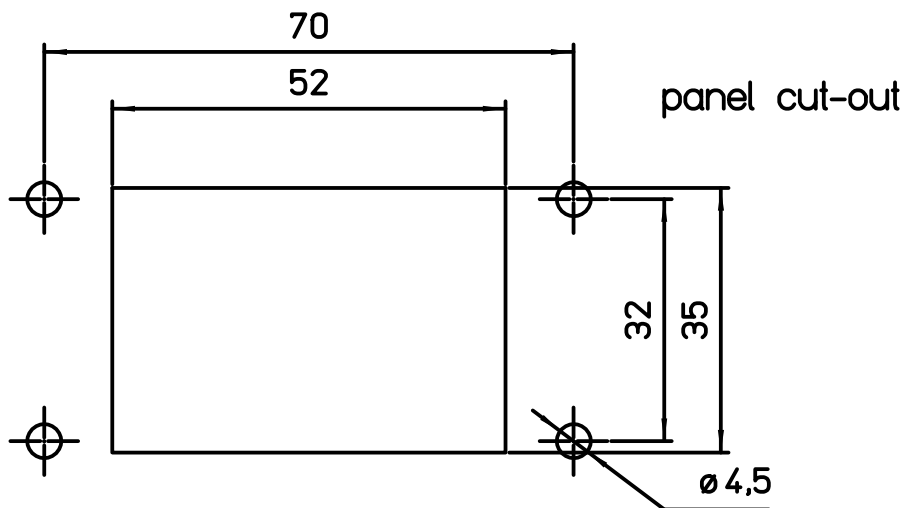

1

2

3

REV.	DATE	SIGNATURE		
Dimensions in mm		Simplified representation with dimensions without tolerance		
Original Size A4		RVI 06 L		Scale 1:1
Date 26/01/21		Bulkhead mounting housing 1 lever IP67 - HNM		
Sign. S. Diasparra				